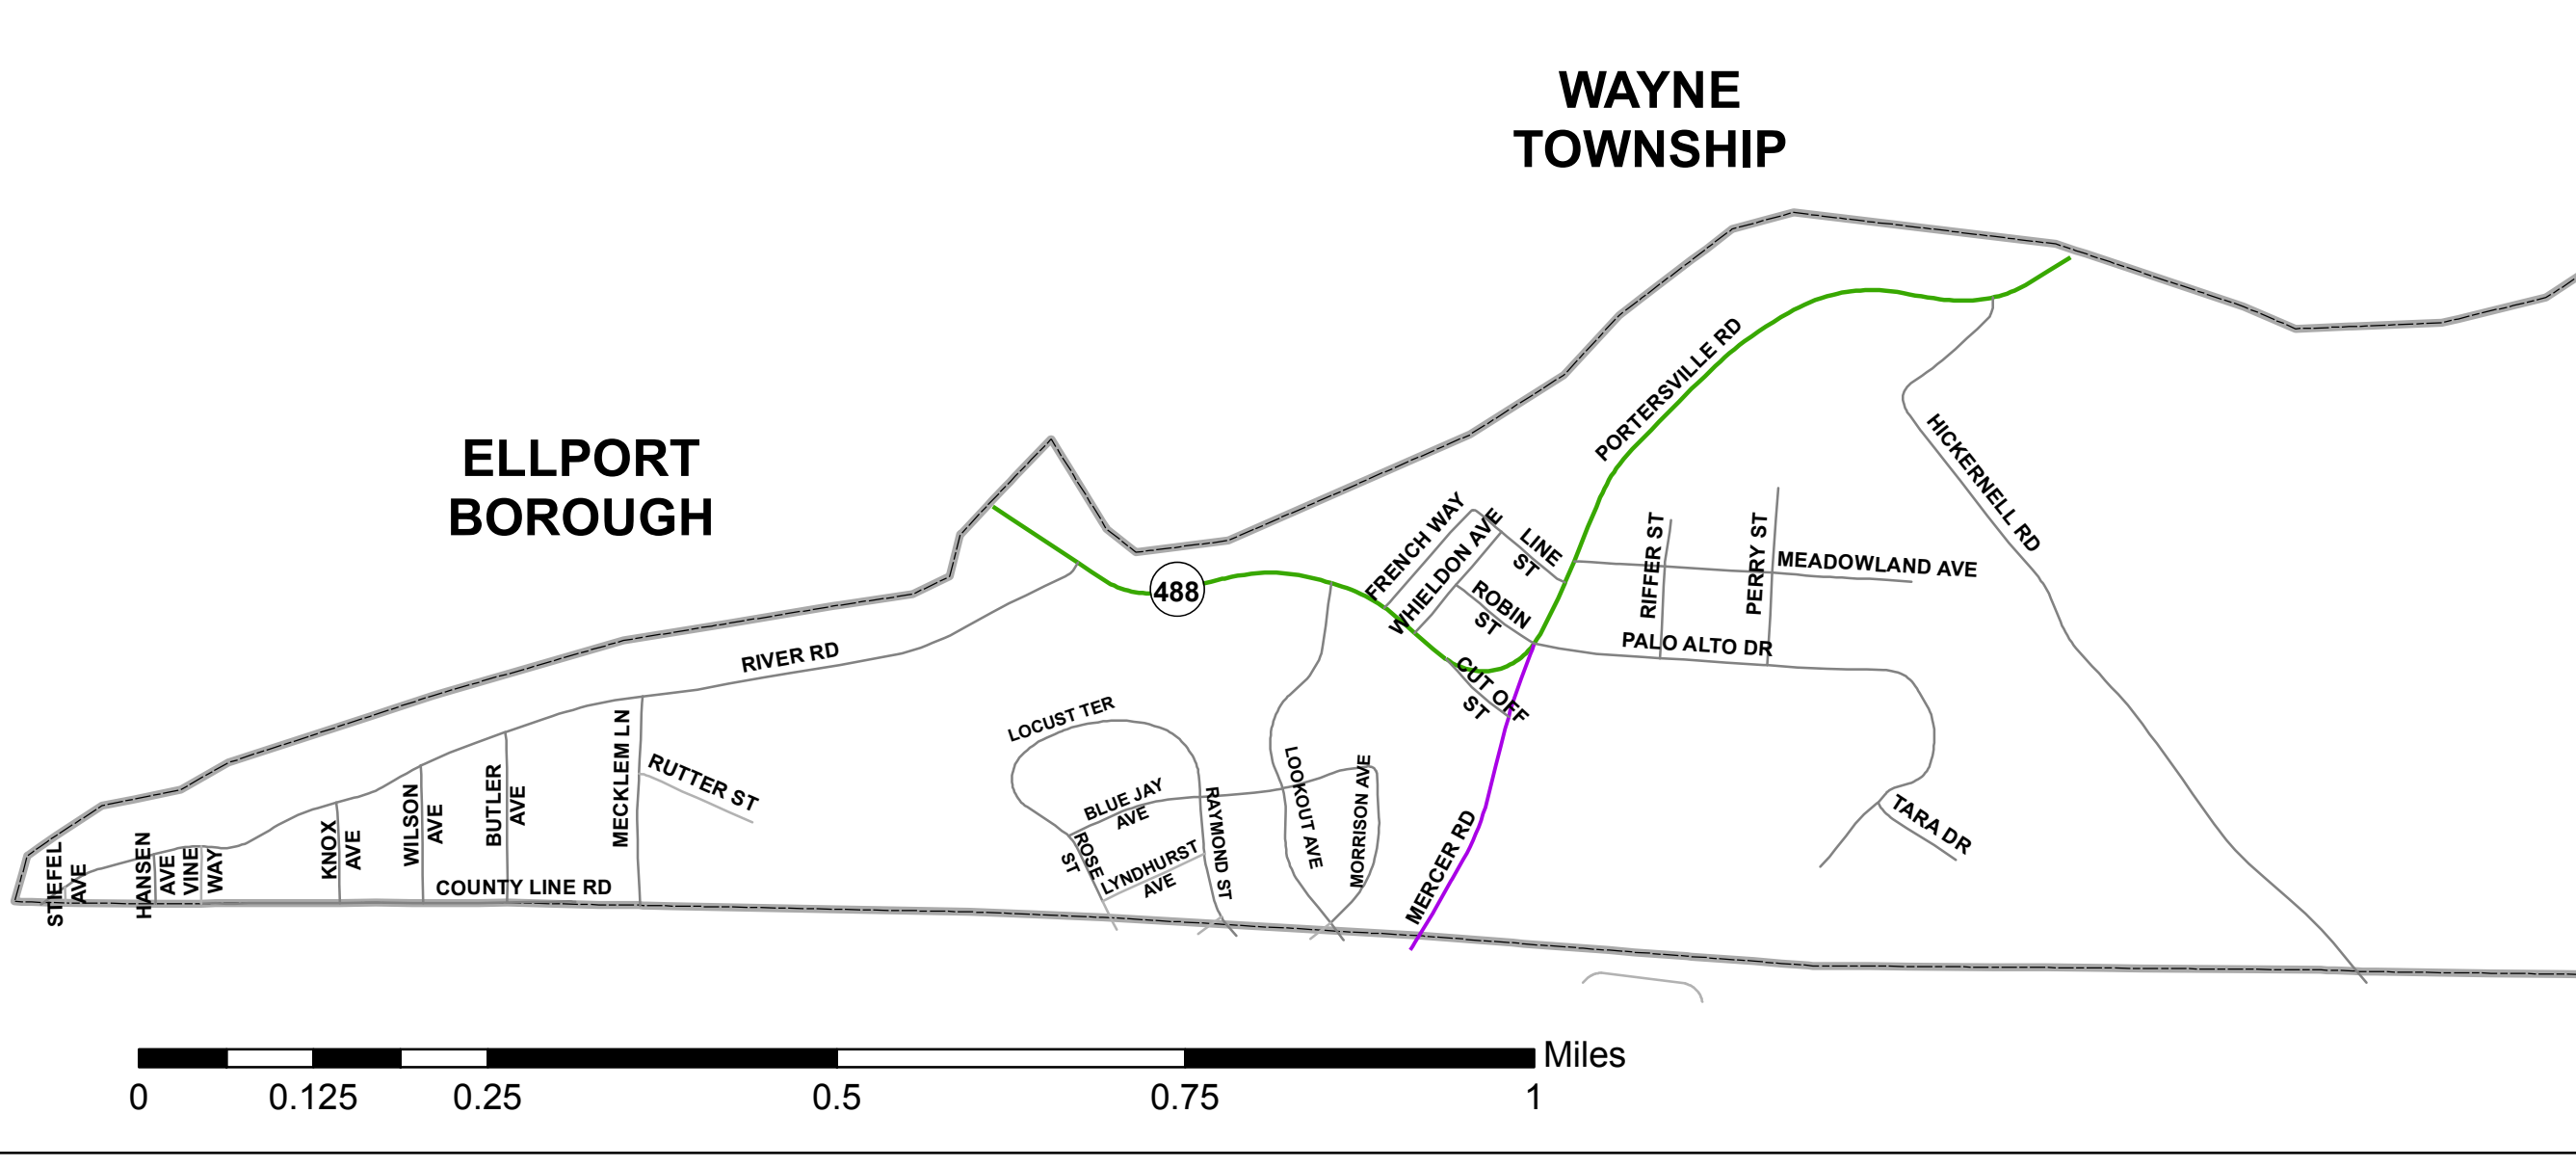

ELLPORT
BOROUGH

WAYNE
TOWNSHIP

Perry Township

Lawrence County, Pennsylvania

Prepared by the
Lawrence County Planning Department
July 2012
Allen Miller

SLIPPERY ROCK
TOWNSHIP

WAYNE
TOWNSHIP

BUTLER COUNTY

BEAVER COUNTY

Legend

- PA Route
- State Maintained Road
- Locally Maintained Road
- Private Drive
- Perry Boundary