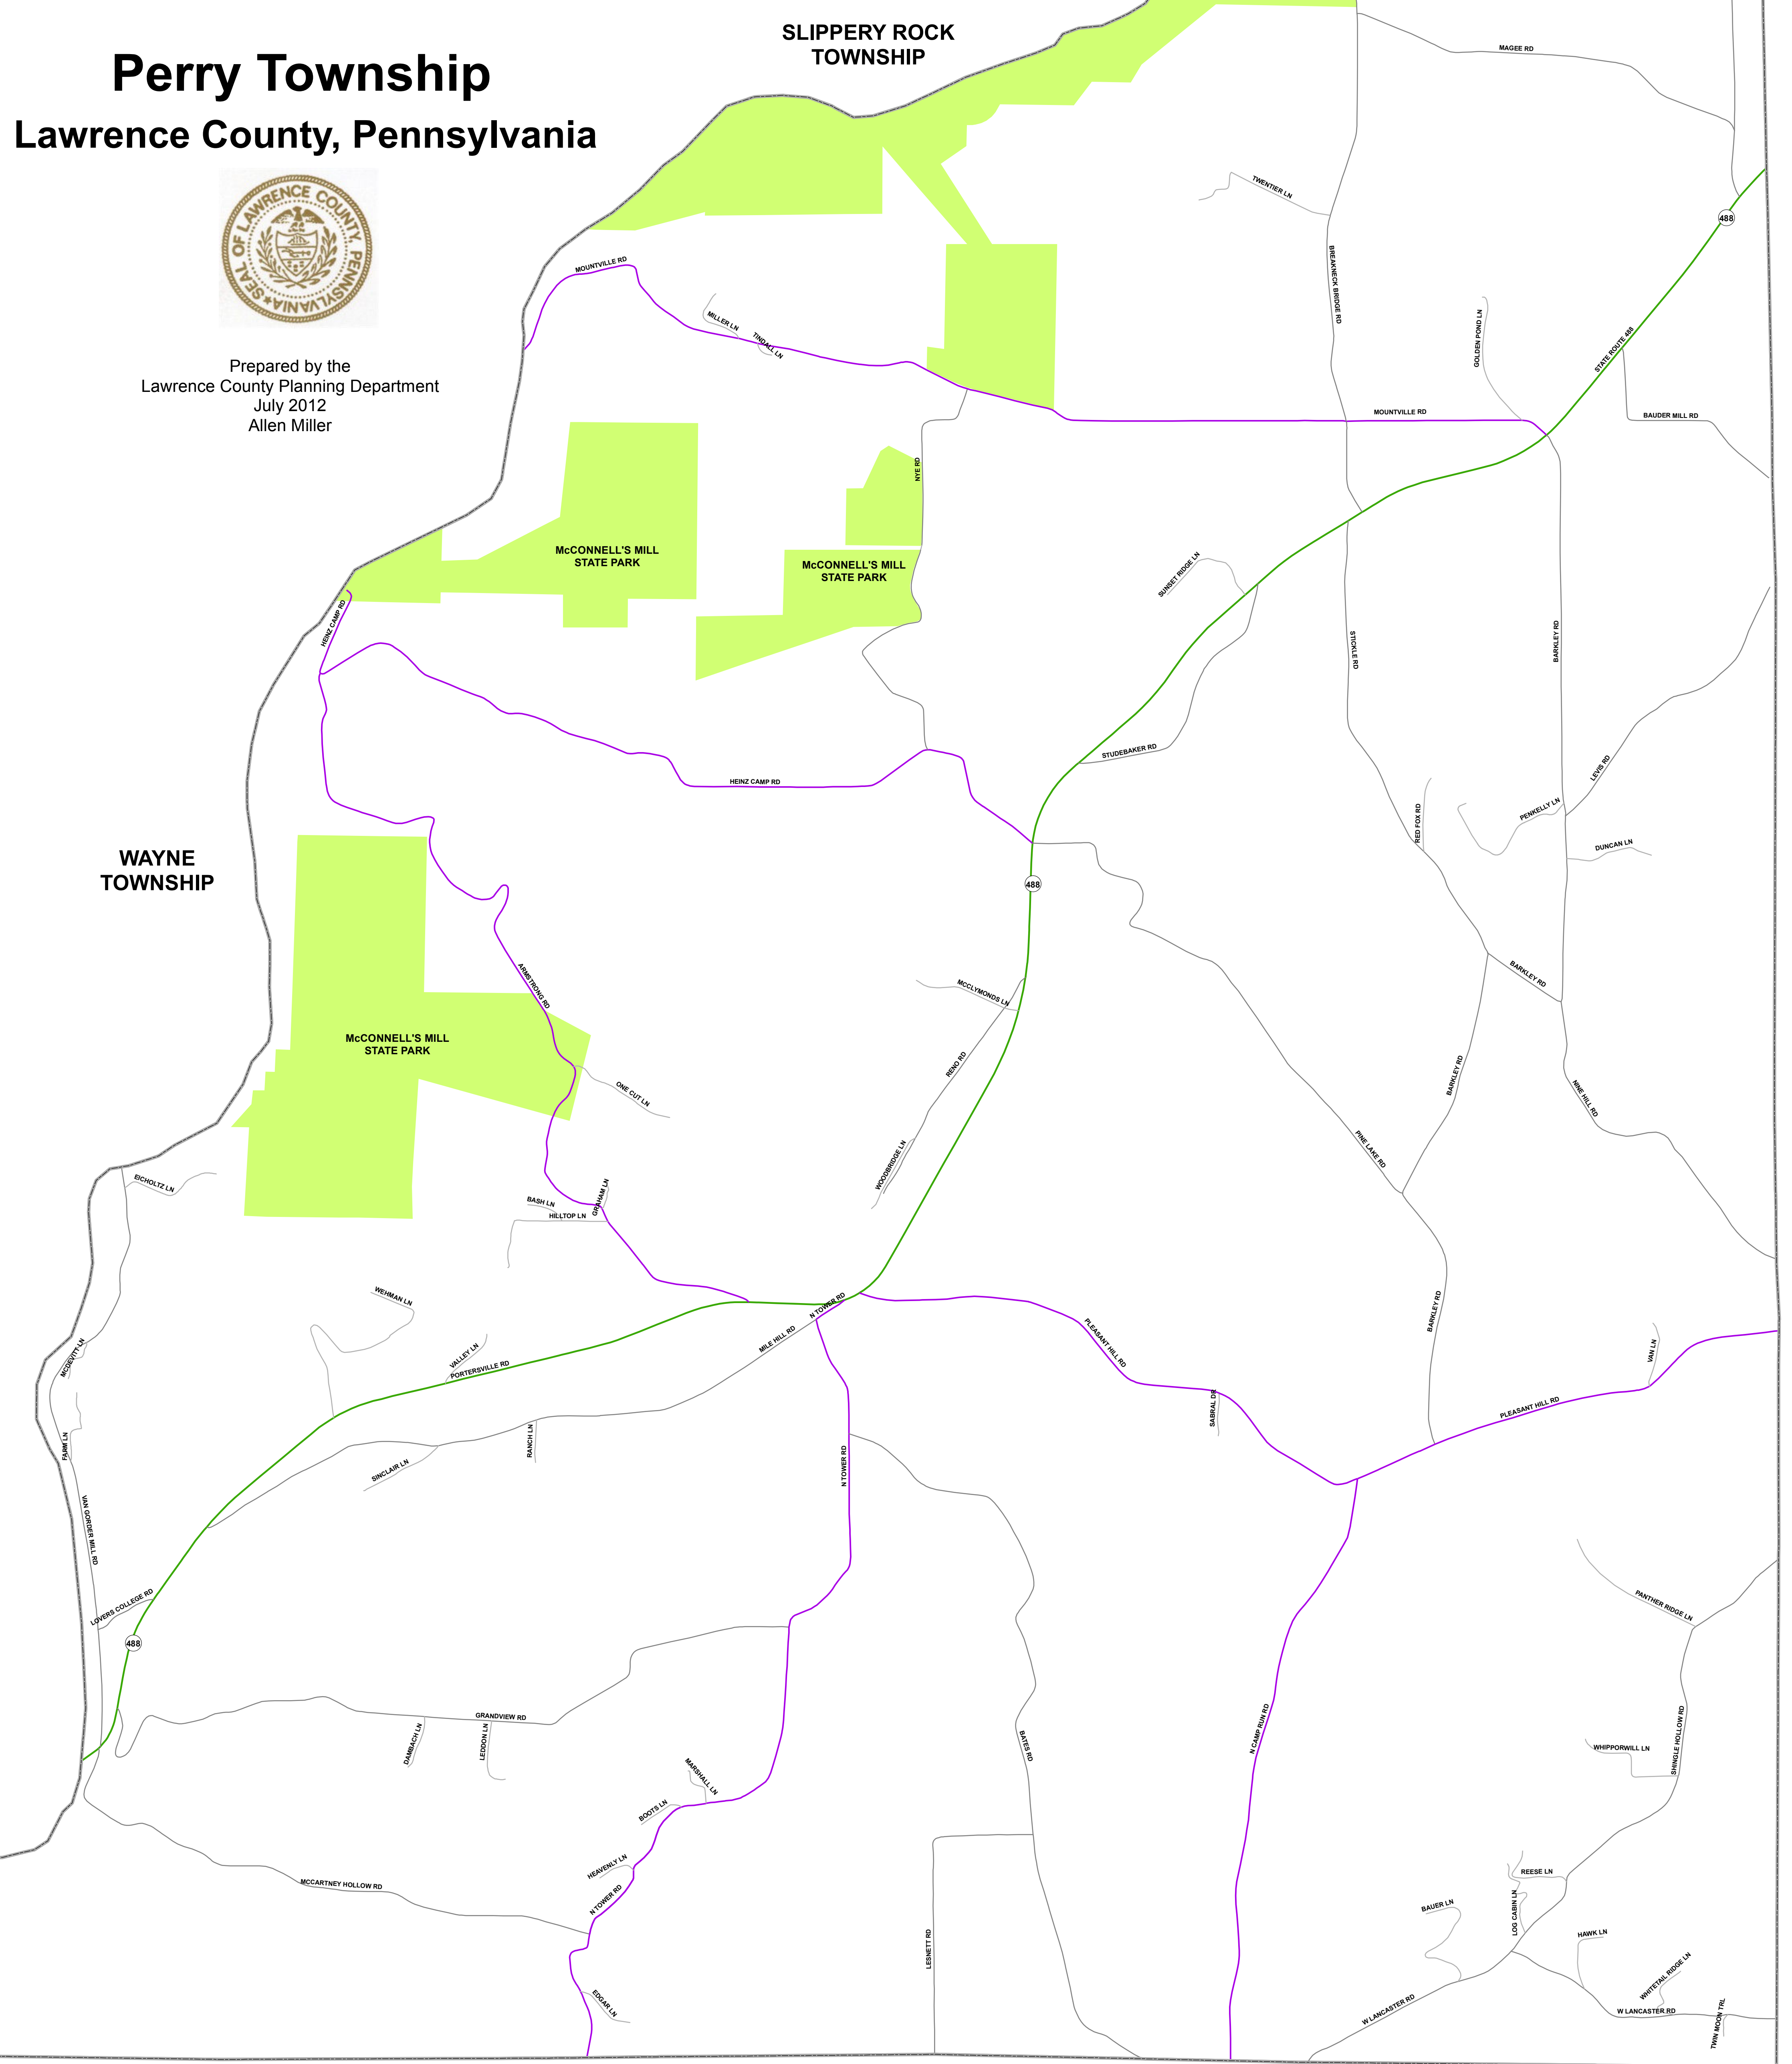

ELLPORT
BOROUGH

WAYNE
TOWNSHIP

Perry Township

Lawrence County, Pennsylvania

Prepared by the
Lawrence County Planning Department
July 2012
Allen Miller

SLIPPERY ROCK
TOWNSHIP

WAYNE
TOWNSHIP

BUTLER COUNTY

BEAVER COUNTY

Legend

- PA Route
- State Maintained Road
- Locally Maintained Road
- Private Drive
- Perry Boundary